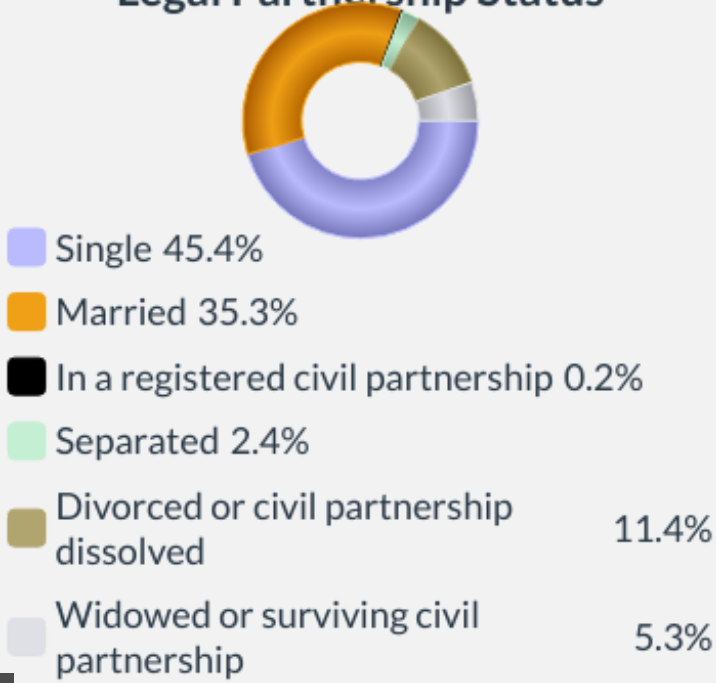

Hesters Way

POPULATION

7103

People live in this ward

Age

Sex

Legal Partnership Status

Disability under Equality Act

Ethnic Group

English, Welsh, Scottish, Northern Irish, British

76.5%

Other White

11.3%

Asian, Asian British or Asian Welsh

4.8%

Mixed or multiple ethnic groups

2.7%

Black, Black British, Black Welsh, Caribbean, African

1.9%

Other ethnic group

1.8%

Irish

0.8%

Roma