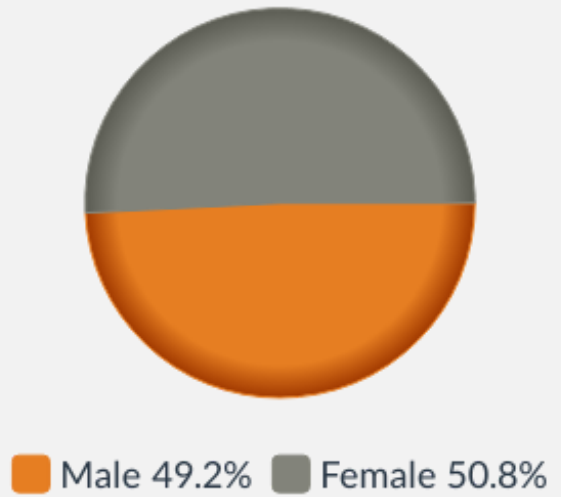

Hesters Way

POPULATION

7103

People live in this ward

Age

Sex

Legal Partnership Status

Disability under Equality Act

Ethnic Group

English, Welsh, Scottish, Northern Irish, British

76.5%

Other White

11.3%

Asian, Asian British or Asian Welsh

4.8%

Mixed or multiple ethnic groups

2.7%

Black, Black British, Black Welsh, Caribbean, African

1.9%

Other ethnic group

1.8%

Irish

0.8%

Roma