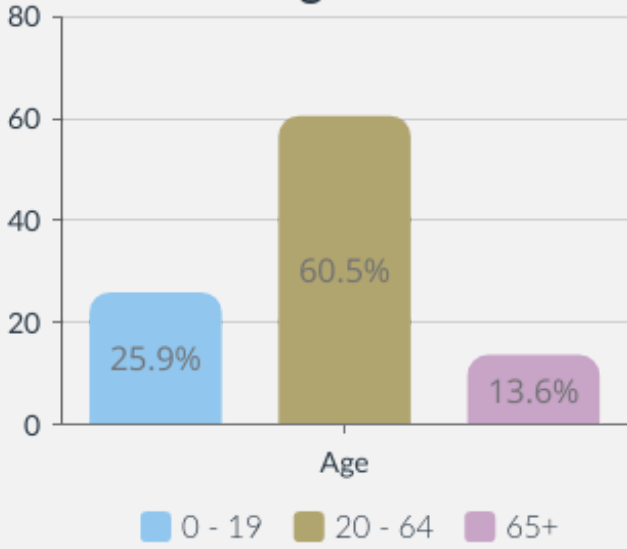

Hesters Way

POPULATION

7103

People live in this ward

Age

Sex

Legal Partnership Status

Disability under Equality Act

Ethnic Group

English, Welsh, Scottish, Northern Irish, British

76.5%

Other White

11.3%

Asian, Asian British or Asian Welsh

4.8%

Mixed or multiple ethnic groups