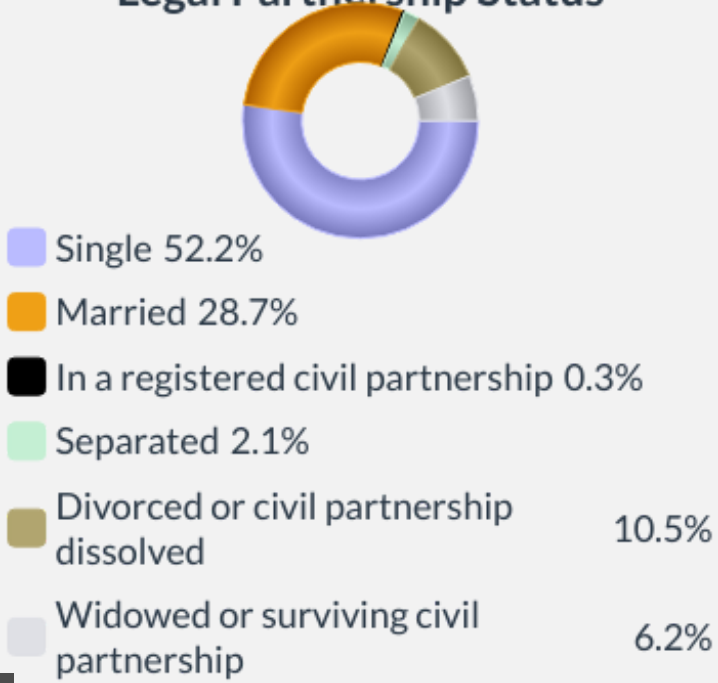

Legal Partnership Status