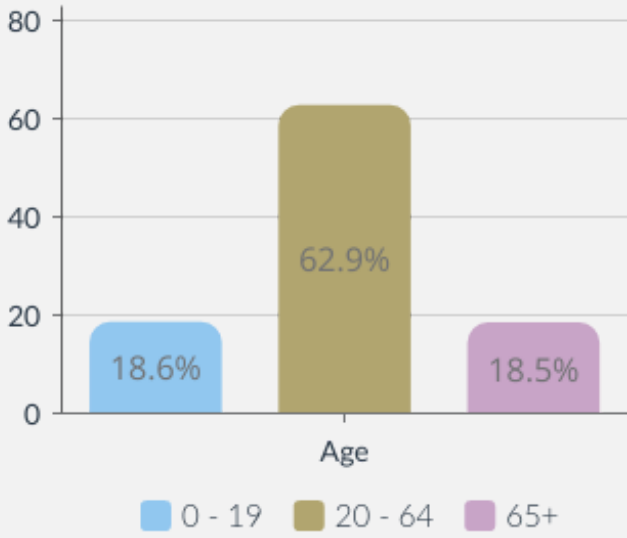

## POPULATION

# 5550

People live in this ward

### Age