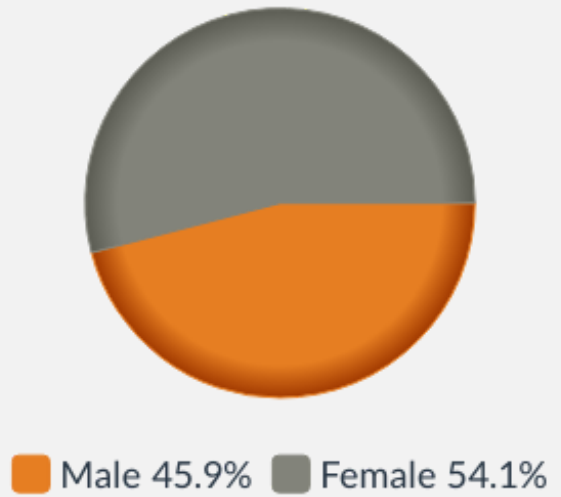

POPULATION

5550

People live in this ward

Age

Sex

Legal Partnership Status

Disability under Equality Act

Ethnic Group

English, Welsh, Scottish, Northern Irish, British

75.6%

Other White

9.4%

Asian, Asian British or Asian Welsh

6.6%

Mixed or multiple ethnic groups

3.8%

Black, Black British, Black Welsh, Caribbean, African

1.9%

Irish

1.3%

Other ethnic group

1.3%

Roma

0.1%

Gypsy or Irish traveller

0%

Religion

No religion

44.3%

Christian

44%

Not answered

7.8%

Muslim

1%

Buddhist

0.9%

Hindu

0.7%

Other religion

0.7%

Jewish

0.5%

Sikh

0.2%