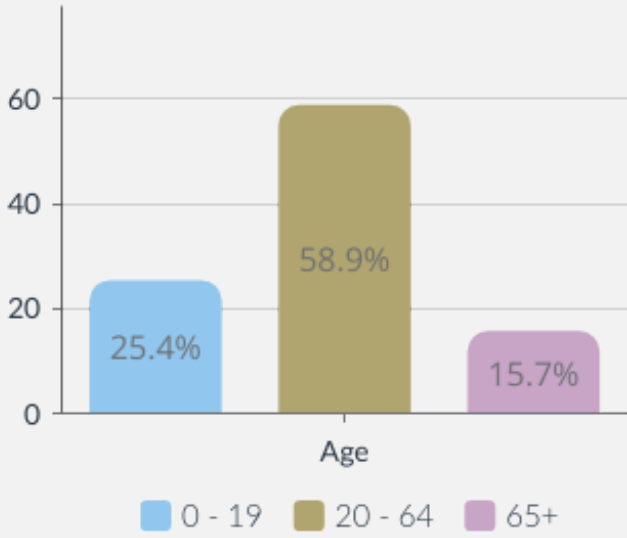

# Battledown

## POPULATION

# 6305

People live in this ward

### Age