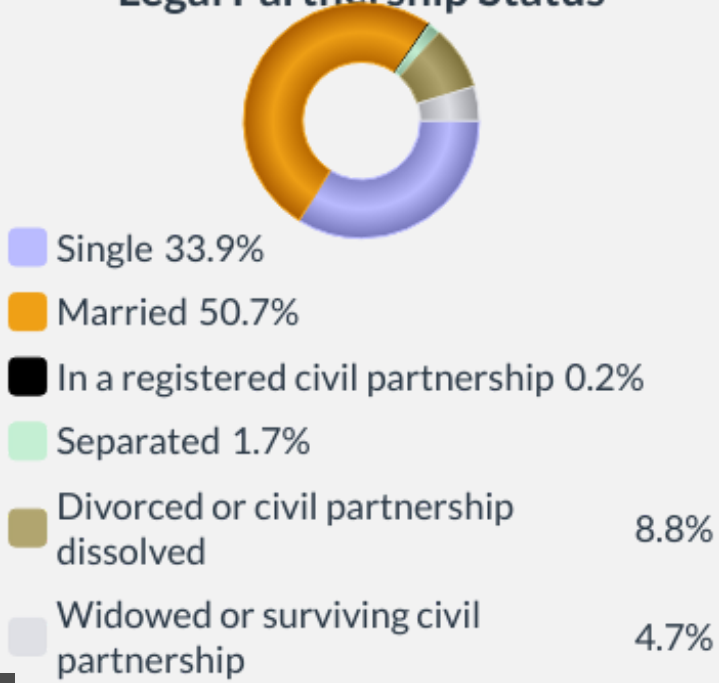

Legal Partnership Status