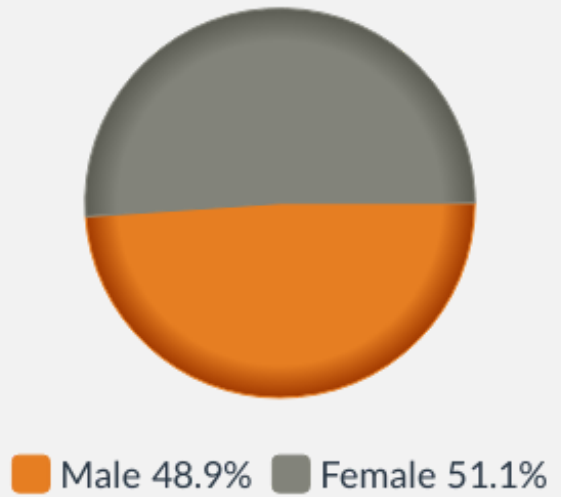

POPULATION

5,701,186

People live in this area

Age

Sex

Legal Partnership Status

Disability under Equality Act

Ethnic Group

English, Welsh, Scottish, Northern Irish, British

87.8%

Other White

4.5%

Asian, Asian British or Asian Welsh

2.8%

Mixed or multiple ethnic groups

2%

Black, Black British, Black Welsh, Caribbean, African

1.2%

Other ethnic group

0.9%

Irish

0.6%

Roma

0.1%