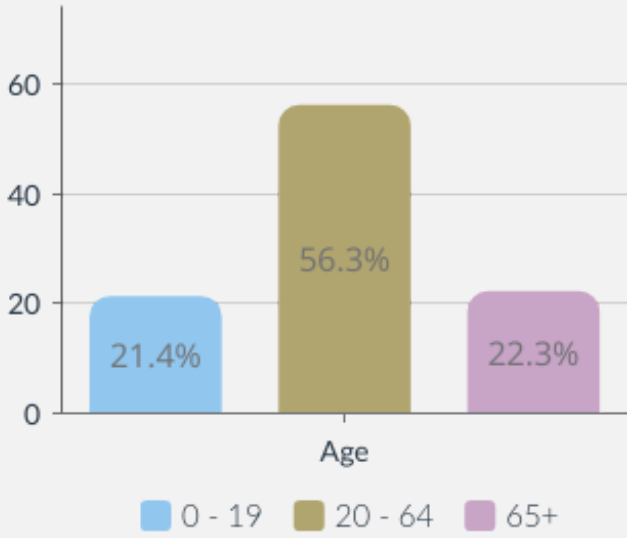

POPULATION

5,701,186

People live in this area

Age

Sex

Legal Partnership Status

Disability under Equality Act

Ethnic Group

English, Welsh, Scottish, Northern Irish, British

87.8%

Other White

4.5%

Asian, Asian British or Asian Welsh

2.8%

Mixed or multiple ethnic groups

2%