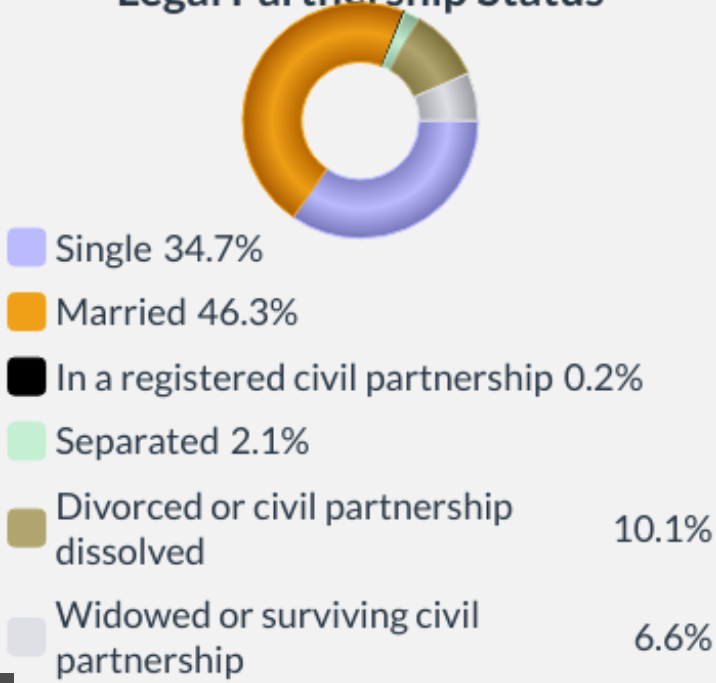

POPULATION

5,701,186

People live in this area

Age

Sex

Legal Partnership Status

Disability under Equality Act

Ethnic Group

English, Welsh, Scottish, Northern Irish, British

87.8%

Other White

4.5%

Asian, Asian British or Asian Welsh

2.8%

Mixed or multiple ethnic groups

2%

Black, Black British, Black Welsh, Caribbean, African

1.2%

Other ethnic group

0.9%

Irish

0.6%

Roma

0.1%