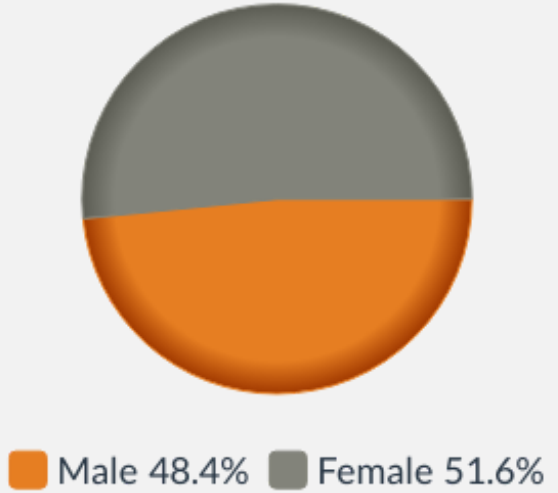

Charlton Kings

POPULATION

5892

People live in this ward

Age

Sex

Legal Partnership Status

Disability under Equality Act

Ethnic Group

English, Welsh, Scottish, Northern Irish, British

89.6%

Other White

3.6%

Asian, Asian British or Asian Welsh

2.3%

Mixed or multiple ethnic groups

2.3%

Irish

1.2%

Black, Black British, Black Welsh, Caribbean, African

0.6%

Other ethnic group

0.4%

Roma