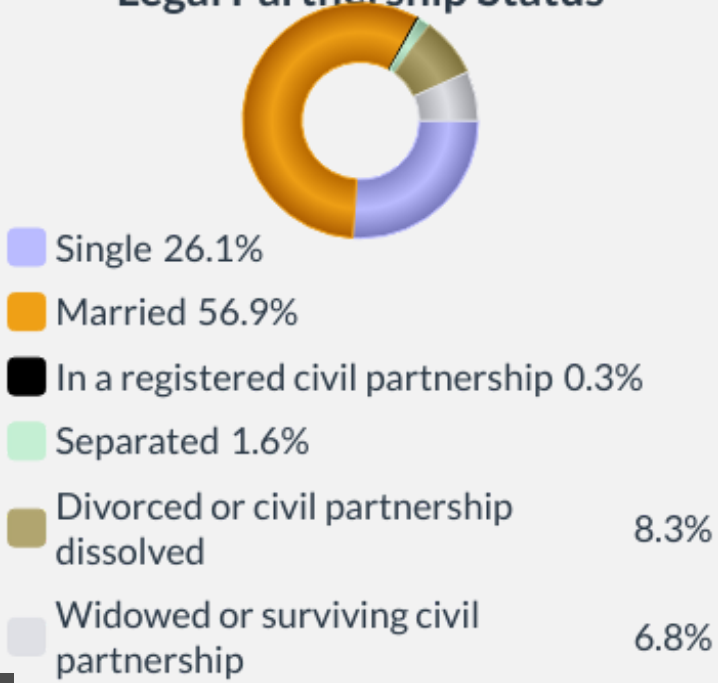

Charlton Kings

POPULATION

5892

People live in this ward

Age

Sex

Legal Partnership Status

Disability under Equality Act

Ethnic Group

English, Welsh, Scottish, Northern Irish, British

89.6%

Other White

3.6%

Asian, Asian British or Asian Welsh

2.3%

Mixed or multiple ethnic groups

2.3%

Irish

1.2%

Black, Black British, Black Welsh, Caribbean, African

0.6%

Other ethnic group

0.4%

Roma