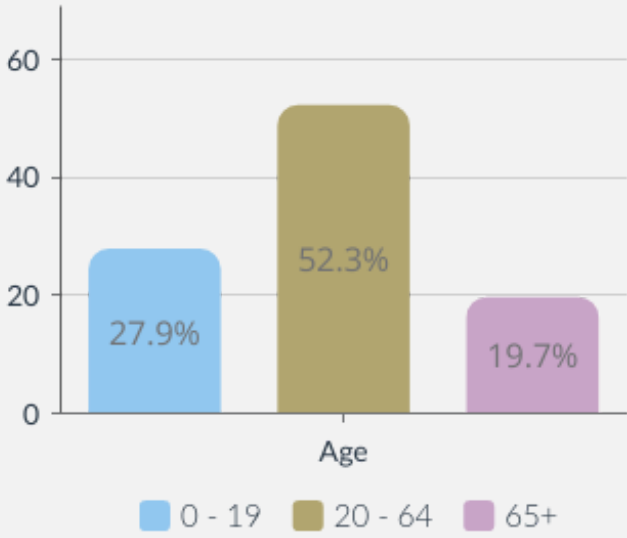

Charlton Kings

POPULATION

5892

People live in this ward

Age

Sex

Legal Partnership Status

Disability under Equality Act