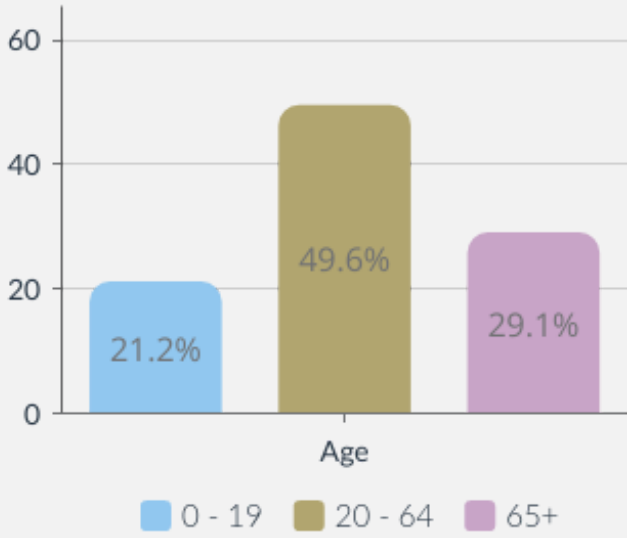

POPULATION

4907

People live in this ward

Age

Sex

Legal Partnership Status

Disability under Equality Act

Ethnic Group