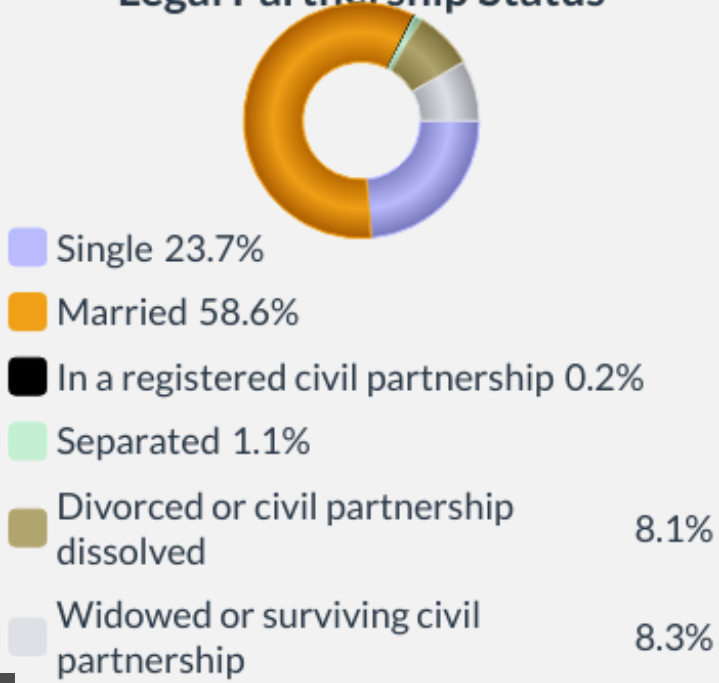

POPULATION

4907

People live in this ward

Age

Sex

Legal Partnership Status

Disability under Equality Act

Ethnic Group

English, Welsh, Scottish, Northern Irish, British

88.9%

Other White

4.2%

Asian, Asian British or Asian Welsh

3%

Mixed or multiple ethnic groups

1.8%