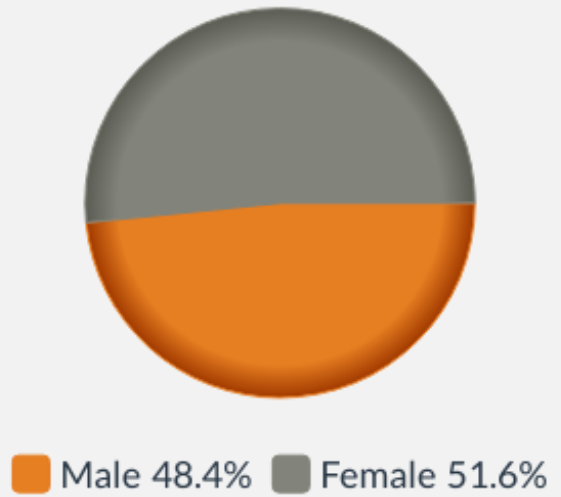

POPULATION

4907

People live in this ward

Age

Sex

Legal Partnership Status

Disability under Equality Act

Ethnic Group

English, Welsh, Scottish, Northern Irish, British

88.9%

Other White

4.2%

Asian, Asian British or Asian Welsh

3%

Mixed or multiple ethnic groups

1.8%