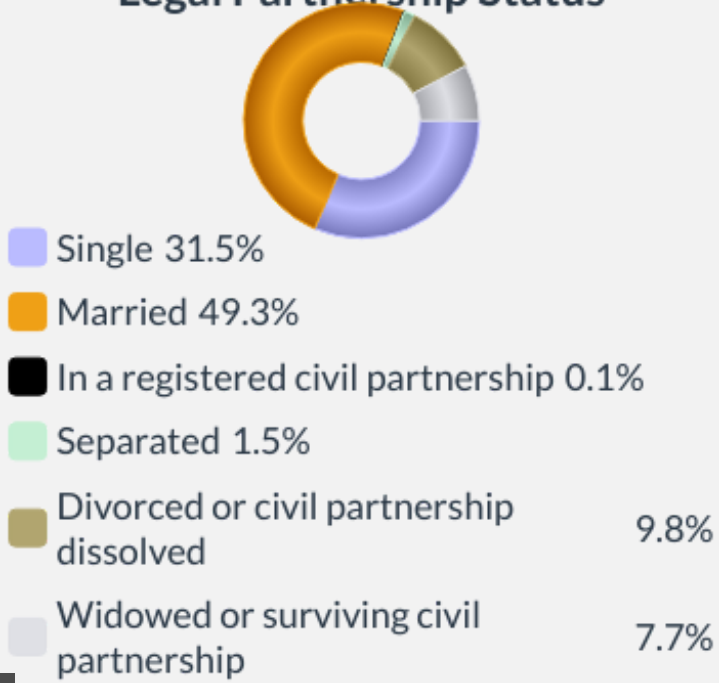

POPULATION

5438

People live in this ward

Age

Sex

Legal Partnership Status

Disability under Equality Act

Ethnic Group

English, Welsh, Scottish, Northern Irish, British

88.6%

Other White

4.4%

Asian, Asian British or Asian Welsh

3.2%

Mixed or multiple ethnic groups

1.4%

Irish

1.1%

Other ethnic group

0.7%

Black, Black British, Black Welsh, Caribbean, African

0.6%

Roma

0%