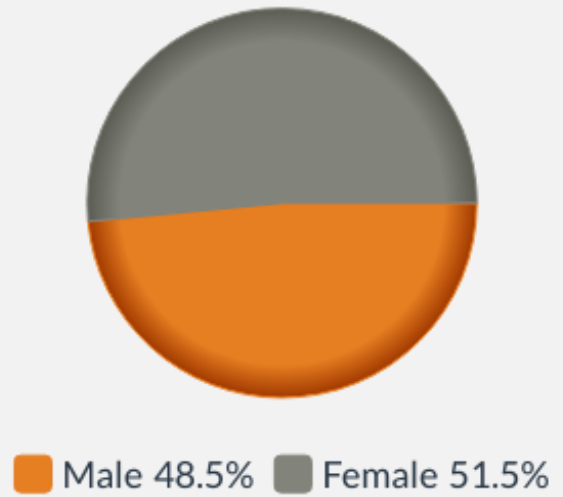

POPULATION

5438

People live in this ward

Age

Sex

Legal Partnership Status

Disability under Equality Act

Ethnic Group

English, Welsh, Scottish, Northern Irish, British

88.6%

Other White

4.4%

Asian, Asian British or Asian Welsh

3.2%

Mixed or multiple ethnic groups

1.4%