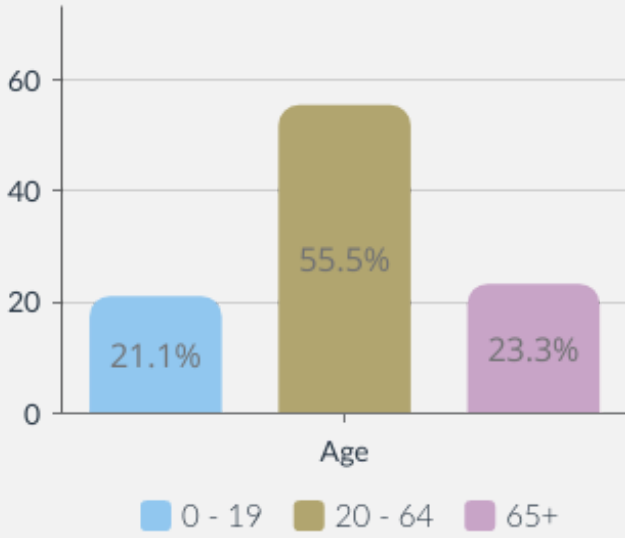

POPULATION

5438

People live in this ward

Age

Sex

Legal Partnership Status

Disability under Equality Act

Ethnic Group

English, Welsh, Scottish, Northern Irish, British

88.6%

Other White

4.4%

Asian, Asian British or Asian Welsh

3.2%

Mixed or multiple ethnic groups

1.4%