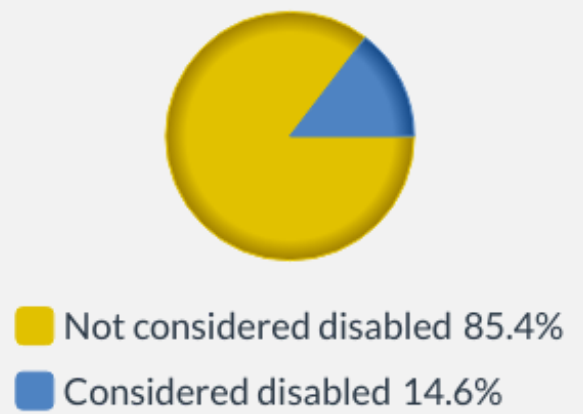

Up Hatherley

POPULATION

5260

People live in this ward

Age

Sex

Legal Partnership Status

Disability under Equality Act