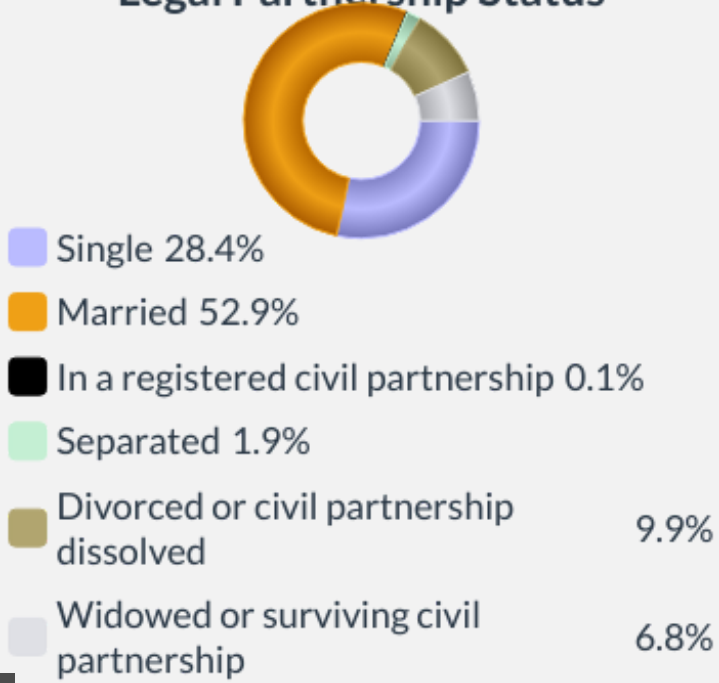

Up Hatherley

POPULATION

5260

People live in this ward

Age

Sex

Legal Partnership Status

Disability under Equality Act

Ethnic Group

English, Welsh, Scottish, Northern Irish, British

90%

Other White

3.7%

Asian, Asian British or Asian Welsh

2.5%

Mixed or multiple ethnic groups

2%

Other ethnic group

0.8%

Irish

0.7%

Black, Black British, Black Welsh, Caribbean, African

0.2%

Roma