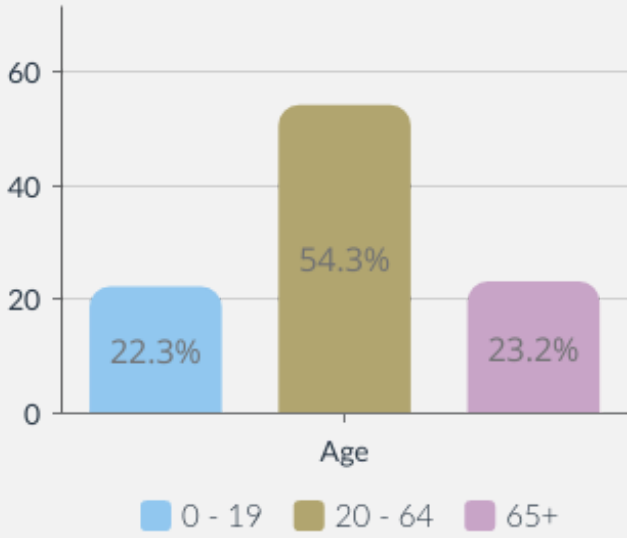

Up Hatherley

POPULATION

5260

People live in this ward

Age

Sex

Legal Partnership Status

Disability under Equality Act