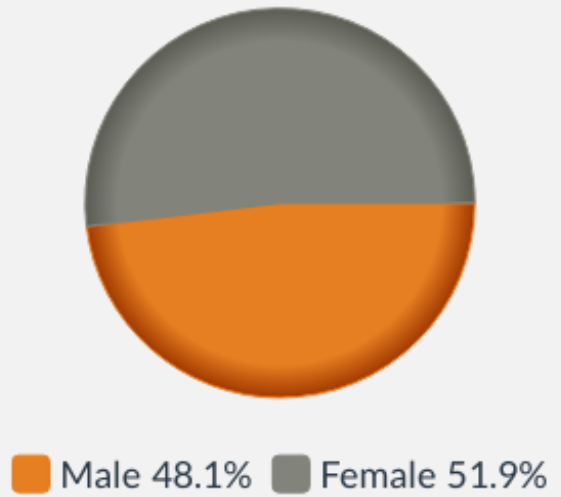

Up Hatherley

POPULATION

5260

People live in this ward

Age

Sex

Legal Partnership Status

Disability under Equality Act

Ethnic Group

English, Welsh, Scottish, Northern Irish, British

90%

Other White

3.7%

Asian, Asian British or Asian Welsh

2.5%

Mixed or multiple ethnic groups