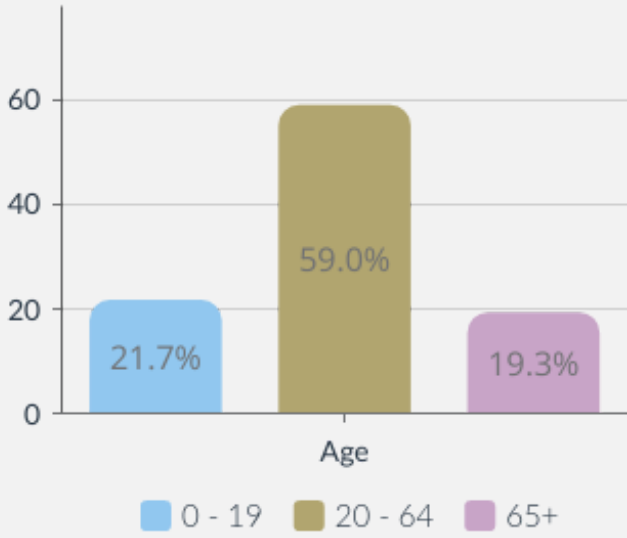

POPULATION

118,836

People live in this borough

Age

Sex

Legal Partnership Status

Disability under Equality Act

Ethnic Group