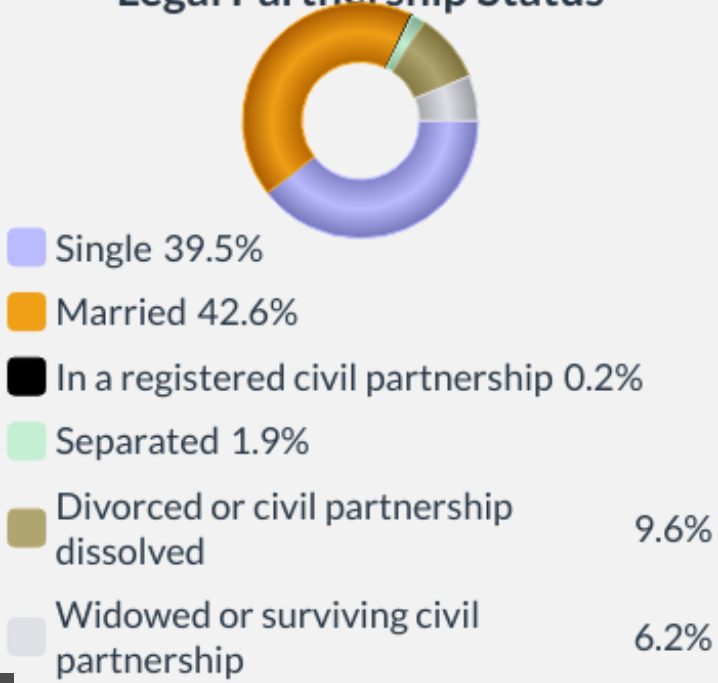

POPULATION

118,836

People live in this borough

Age

Sex

Legal Partnership Status

Disability under Equality Act

Ethnic Group

English, Welsh, Scottish, Northern Irish, British

83.3%

Other White

7%

Asian, Asian British or Asian Welsh

4.1%

Mixed or multiple ethnic groups

2.5%

Other ethnic group

1%

Black, Black British, Black Welsh, Caribbean, African

1%

Irish

0.9%

Roma

0.1%