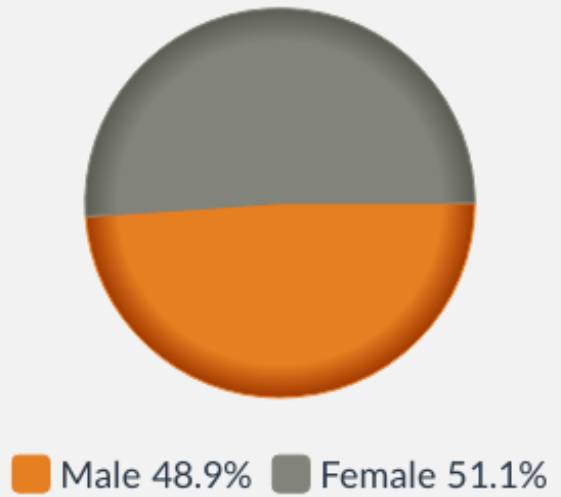

POPULATION

118,836

People live in this borough

Age

Sex

Legal Partnership Status

Disability under Equality Act

Ethnic Group

English, Welsh, Scottish, Northern Irish, British

83.3%

Other White

7%

Asian, Asian British or Asian Welsh

4.1%

Mixed or multiple ethnic groups

2.5%