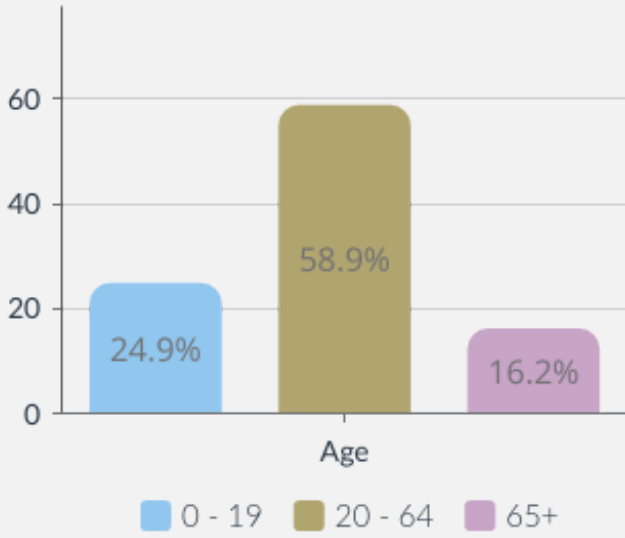

POPULATION

6932

People live in this ward

Age

Sex

Legal Partnership Status

Disability under Equality Act

Ethnic Group