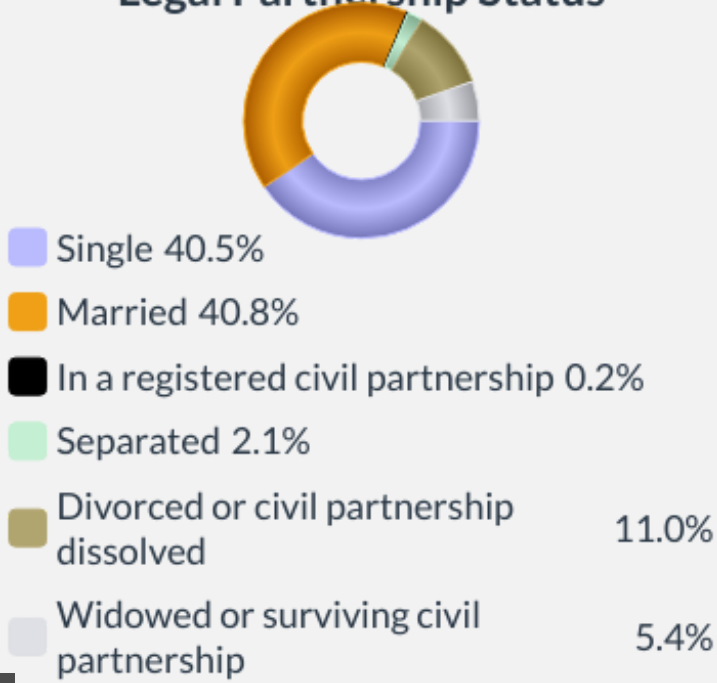

POPULATION

6932

People live in this ward

Age

Sex

Legal Partnership Status

Disability under Equality Act

Ethnic Group

English, Welsh, Scottish, Northern Irish, British

79%

Other White

11.2%

Asian, Asian British or Asian Welsh

4.4%

Mixed or multiple ethnic groups

2.2%

Black, Black British, Black Welsh, Caribbean, African

1.2%

Other ethnic group

0.9%

Irish

0.6%

Gypsy or Irish traveller

0.3%