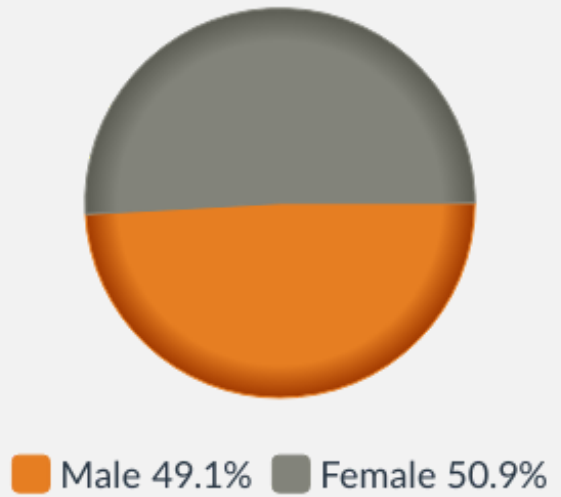

POPULATION

6932

People live in this ward

Age

Sex

Legal Partnership Status

Disability under Equality Act

Ethnic Group

English, Welsh, Scottish, Northern Irish, British

79%

Other White

11.2%

Asian, Asian British or Asian Welsh

4.4%

Mixed or multiple ethnic groups

2.2%

Black, Black British, Black Welsh, Caribbean, African

1.2%

Other ethnic group

0.9%

Irish

0.6%

Gypsy or Irish traveller

0.3%