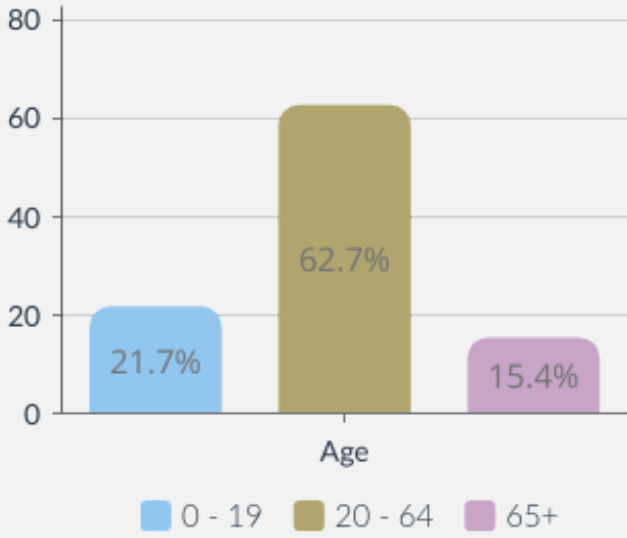

POPULATION

6284

People live in this ward

Age

Sex

Legal Partnership Status

Disability under Equality Act

Ethnic Group

English, Welsh, Scottish, Northern Irish, British

83.6%

Other White

6.5%

Asian, Asian British or Asian Welsh

4%

Mixed or multiple ethnic groups

2.3%