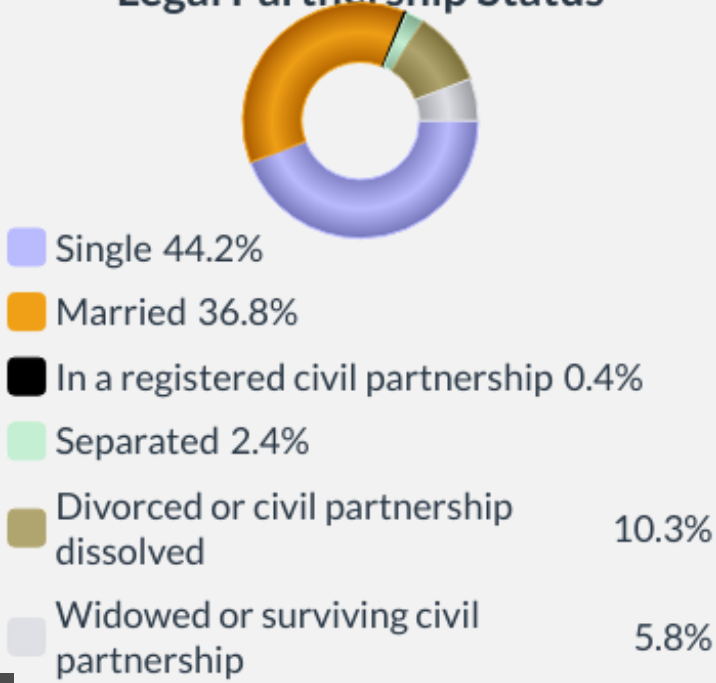

POPULATION

6284

People live in this ward

Age

Sex

Legal Partnership Status

Disability under Equality Act

Ethnic Group

English, Welsh, Scottish, Northern Irish, British

83.6%

Other White

6.5%

Asian, Asian British or Asian Welsh

4%

Mixed or multiple ethnic groups

2.3%

Other ethnic group

1.5%

Black, Black British, Black Welsh, Caribbean, African

1.1%

Irish

0.7%

Gypsy or Irish traveller

0.2%