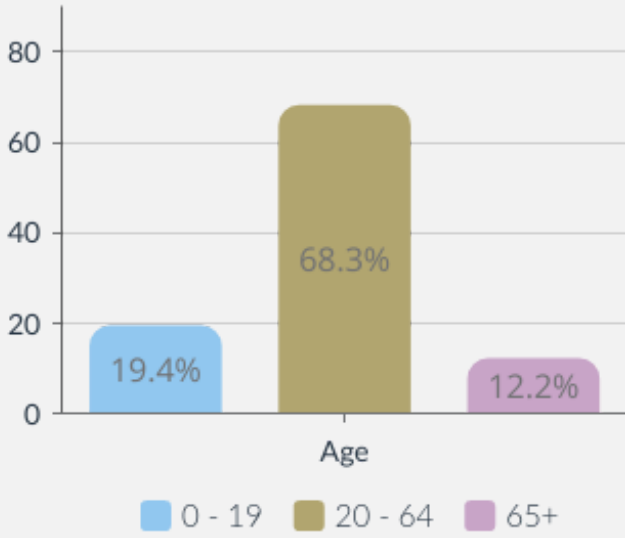

POPULATION

7364

People live in this ward

Age

Sex

Legal Partnership Status

Disability under Equality Act

Ethnic Group

English, Welsh, Scottish, Northern Irish, British

74.4%

Other White

11.5%

Asian, Asian British or Asian Welsh

6.9%

Mixed or multiple ethnic groups

3.2%