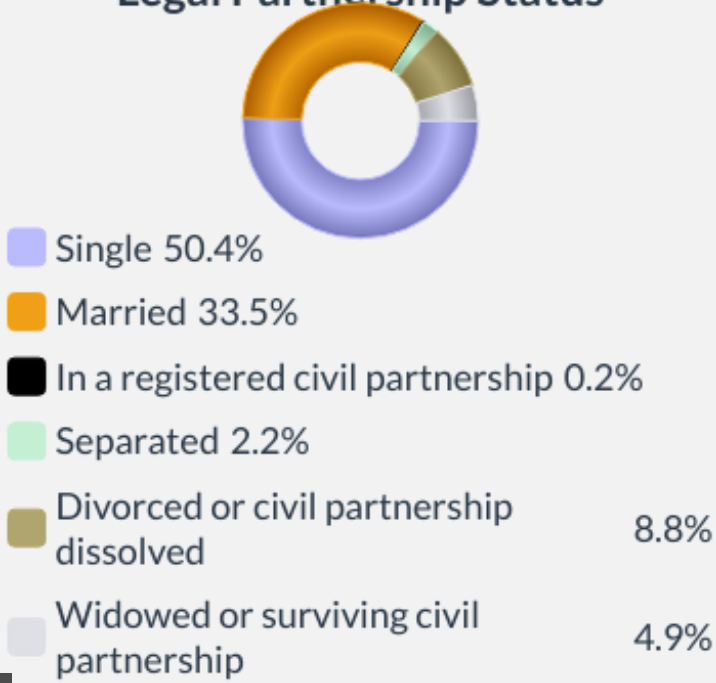

POPULATION

7364

People live in this ward

Age

Sex

Legal Partnership Status

Disability under Equality Act

Ethnic Group

English, Welsh, Scottish, Northern Irish, British

74.4%

Other White

11.5%

Asian, Asian British or Asian Welsh

6.9%

Mixed or multiple ethnic groups

3.2%

Other ethnic group

1.6%

Black, Black British, Black Welsh, Caribbean, African

1.4%

Irish

0.8%

Roma

0.3%