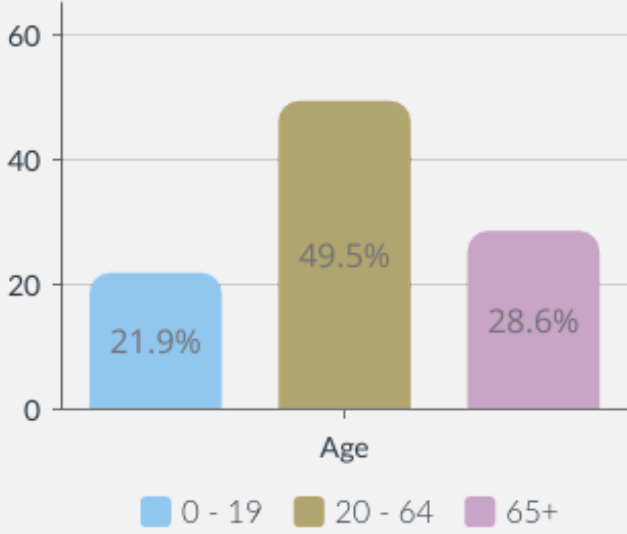

POPULATION

6146

People live in this ward

Age

Sex

Legal Partnership Status

Disability under Equality Act

Ethnic Group