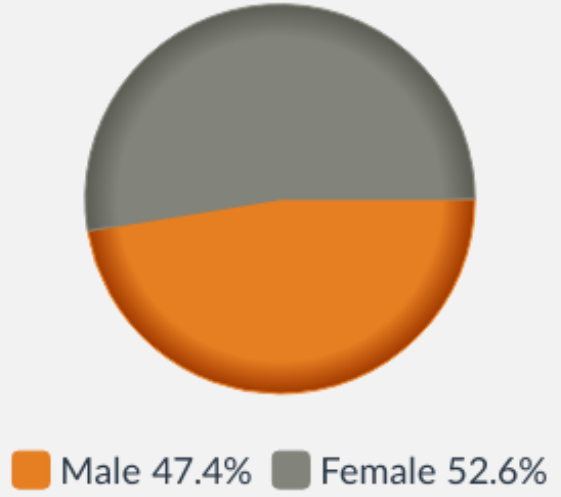

POPULATION

6146

People live in this ward

Age

Sex

Legal Partnership Status

Disability under Equality Act

Ethnic Group

English, Welsh, Scottish, Northern Irish, British

89.6%

Other White

4.1%

Mixed or multiple ethnic groups

2.1%

Asian, Asian British or Asian Welsh

1.9%