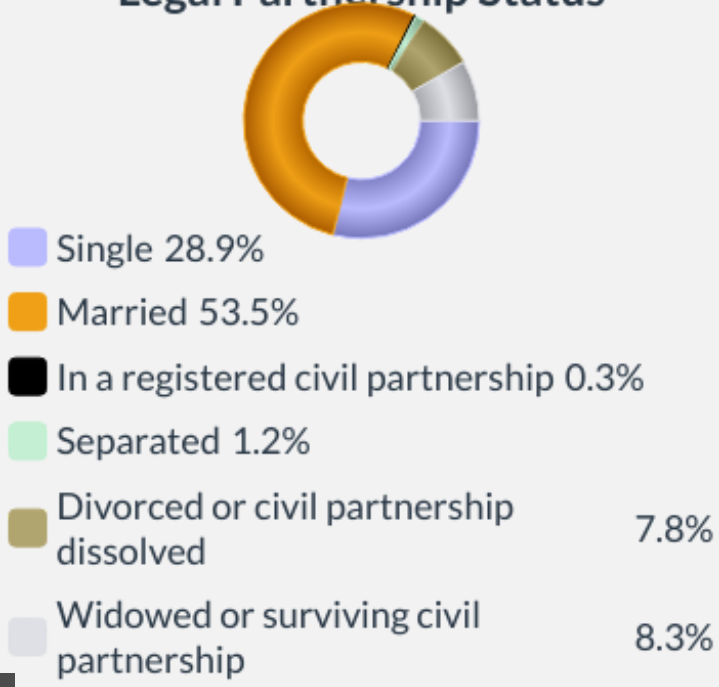

POPULATION

6146

People live in this ward

Age

Sex

Legal Partnership Status

Disability under Equality Act

Ethnic Group

English, Welsh, Scottish, Northern Irish, British

89.6%

Other White

4.1%

Mixed or multiple ethnic groups

2.1%

Asian, Asian British or Asian Welsh

1.9%

Irish

0.8%

Black, Black British, Black Welsh, Caribbean, African

0.7%

Other ethnic group

0.6%

Gypsy or Irish traveller

0.2%