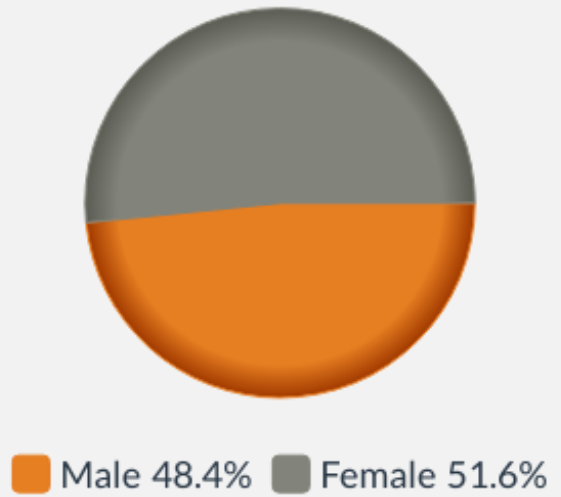

POPULATION

6064

People live in this ward

Age

Sex

Legal Partnership Status

Disability under Equality Act

Ethnic Group

English, Welsh, Scottish, Northern Irish, British

84.3%

Other White

6.7%

Asian, Asian British or Asian Welsh

3%

Mixed or multiple ethnic groups

2.7%

Black, Black British, Black Welsh, Caribbean, African

1.5%

Irish

0.8%

Other ethnic group

0.8%

Roma

0.2%