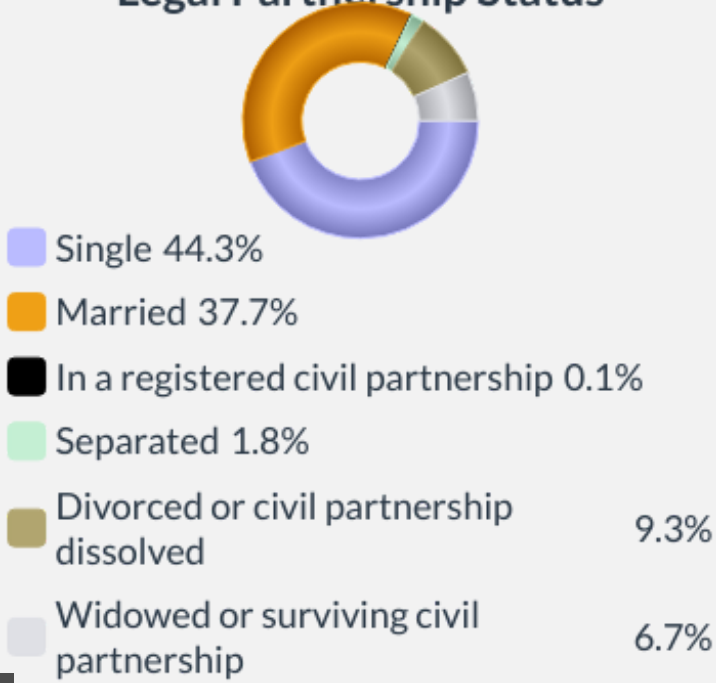

POPULATION

6064

People live in this ward

Age

Sex

Legal Partnership Status

Disability under Equality Act

Ethnic Group

English, Welsh, Scottish, Northern Irish, British

84.3%

Other White

6.7%

Asian, Asian British or Asian Welsh

3%

Mixed or multiple ethnic groups

2.7%

Black, Black British, Black Welsh, Caribbean, African

1.5%

Irish

0.8%

Other ethnic group

0.8%

Roma

0.2%