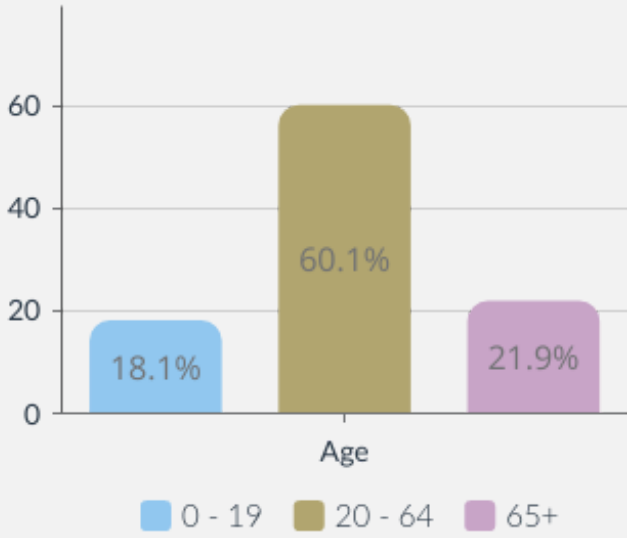

POPULATION

6064

People live in this ward

Age

Sex

Legal Partnership Status

Disability under Equality Act

Ethnic Group

English, Welsh, Scottish, Northern Irish, British

84.3%

Other White

6.7%

Asian, Asian British or Asian Welsh

3%

Mixed or multiple ethnic groups

2.7%