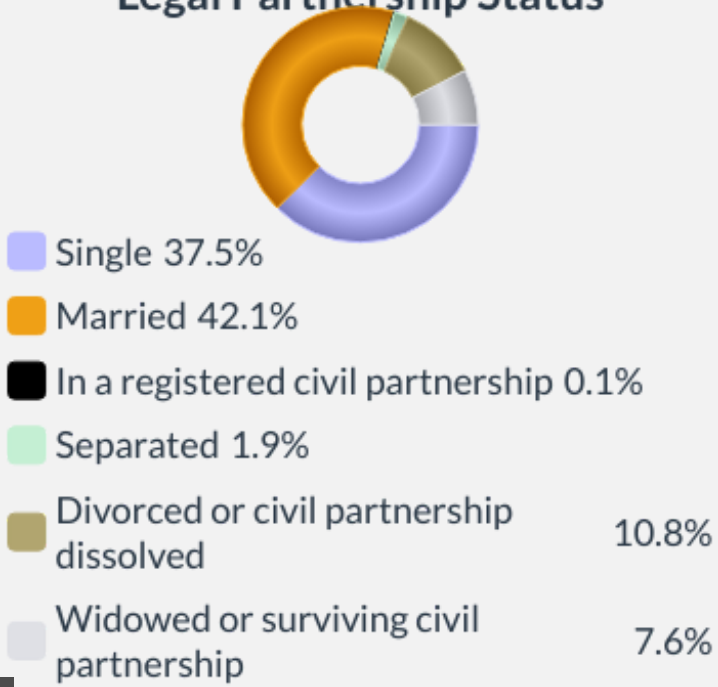

POPULATION

6219

People live in this ward

Age

Sex

Legal Partnership Status

Disability under Equality Act

Ethnic Group

English, Welsh, Scottish, Northern Irish, British

85.4%

Other White

5.3%

Asian, Asian British or Asian Welsh

3.7%

Mixed or multiple ethnic groups

2.5%

Irish

1.1%

Black, Black British, Black Welsh, Caribbean, African

1%

Other ethnic group

0.7%

Roma

0.1%