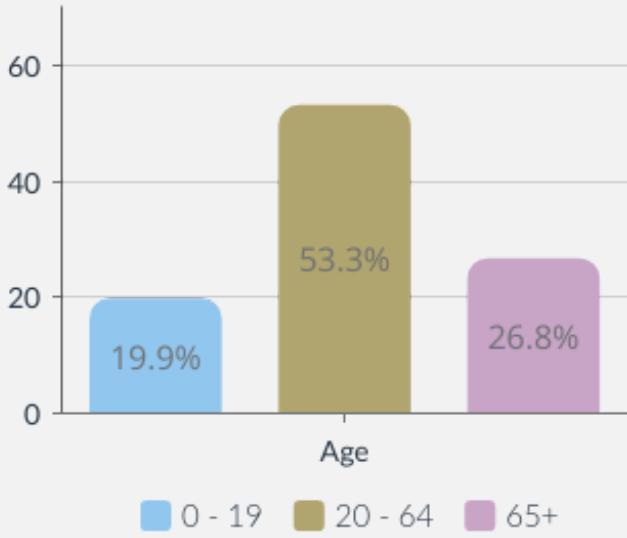

POPULATION

6219

People live in this ward

Age

Sex

Legal Partnership Status

Disability under Equality Act

Ethnic Group

English, Welsh, Scottish, Northern Irish, British

85.4%

Other White

5.3%

Asian, Asian British or Asian Welsh

3.7%

Mixed or multiple ethnic groups

2.5%