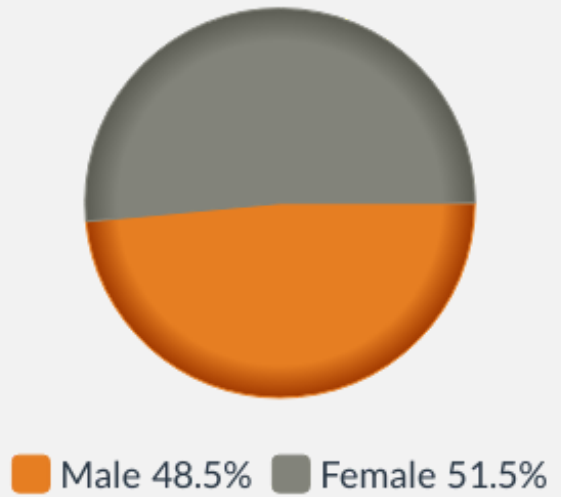

POPULATION

6219

People live in this ward

Age

Sex

Legal Partnership Status

Disability under Equality Act

Ethnic Group

English, Welsh, Scottish, Northern Irish, British

85.4%

Other White

5.3%

Asian, Asian British or Asian Welsh

3.7%

Mixed or multiple ethnic groups

2.5%