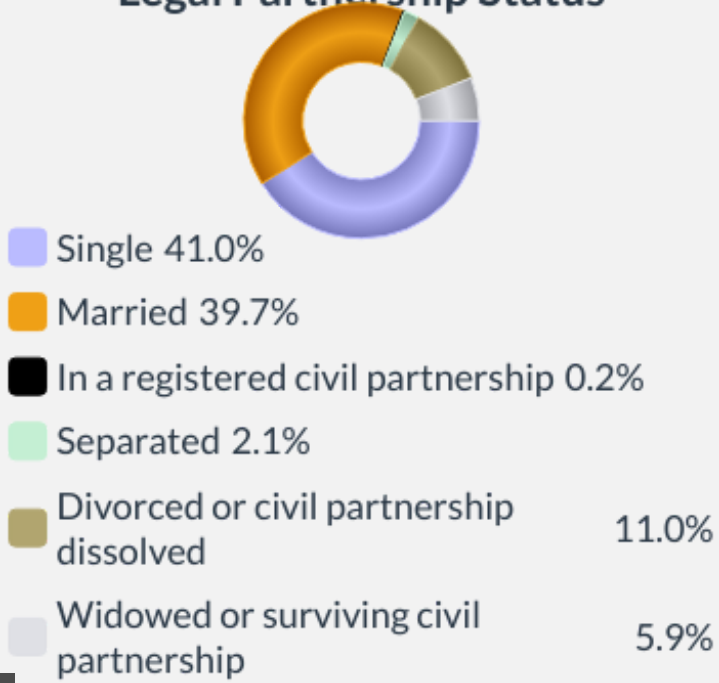

Legal Partnership Status