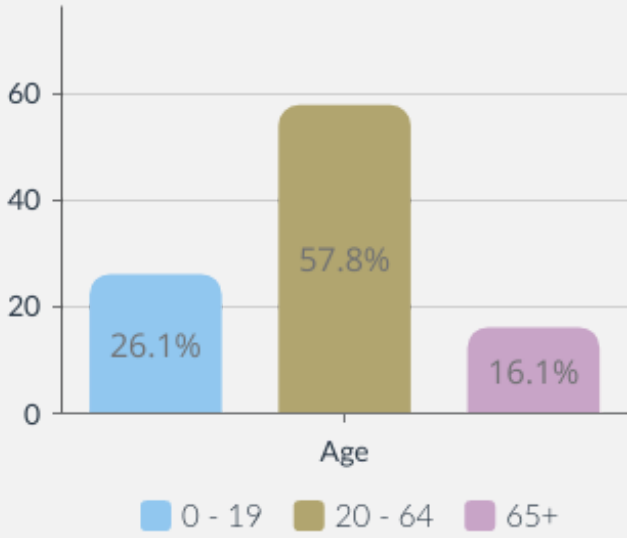

## POPULATION

# 5869

People live in this ward

### Age