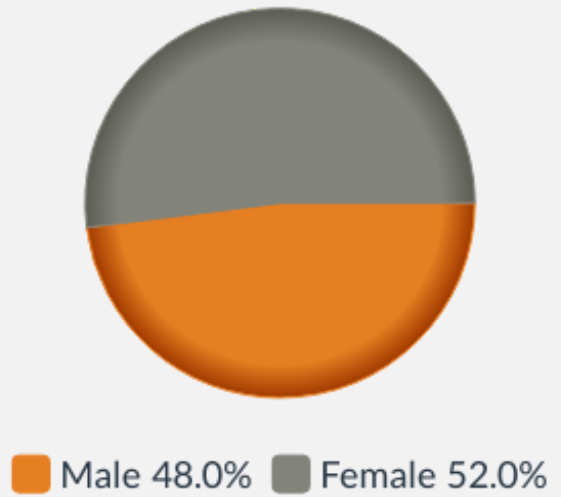

POPULATION

5869

People live in this ward

Age

Sex

Legal Partnership Status

Disability under Equality Act

Ethnic Group

English, Welsh, Scottish, Northern Irish, British

85.3%

Other White

5.6%

Asian, Asian British or Asian Welsh

4.2%

Mixed or multiple ethnic groups

2.5%

Other ethnic group

0.8%

Black, Black British, Black Welsh, Caribbean, African

0.7%

Irish

0.6%

Roma

0.1%

Gypsy or Irish traveller

0.1%

Religion

No religion

48.4%

Christian

43.4%

Not answered

5.1%

Muslim

1.3%

Hindu

0.7%

Buddhist

0.4%

Other religion

0.4%

Jewish

0.1%

Sikh

0.1%